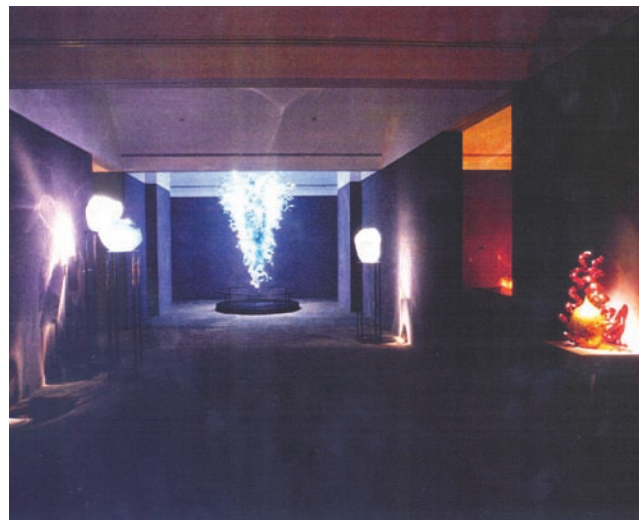

Contemporary Art Center of Virginia

Virginia Beach, Virginia

Architect for new building

The 33,575 sq.ft. new building features a central skylit courtyard— providing an airy, porch-like transition between the outdoor sculpture garden and the carefully controlled environment of the exhibition galleries. As the hub of the building, this interior courtyard establishes a place of arrival and gathering and provides access to the Center's various facilities.

Three Lighting / Space Configurations of the Same Gallery